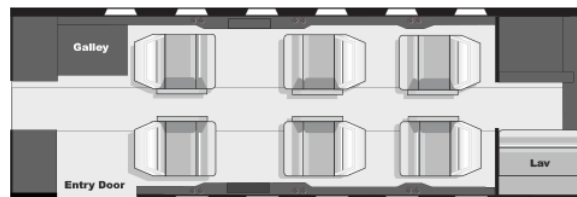

- 1900 Statute Mile Range
- 7 Passenger Interior
- Cabin Width 4.83'
- Cabin Height 4.75'
- Forward Refreshment Center
- Private Belted Lavatory
- Airshow Information System
- Cabin Power Outlets
- Satellite Phone
- Satellite Broadband with Wi-Fi
- 2 External Baggage Compartments

Scale = 1:50