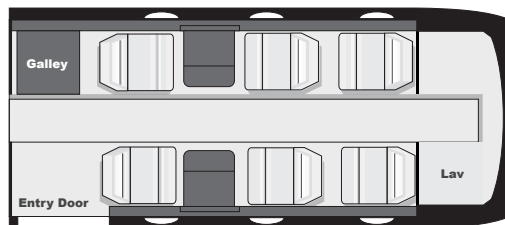

- Over 1200 Statute Mile Range
- 6 Passenger Interior
- Cabin Width 5.5'
- Cabin Height 5.4'
- Large External Baggage Compartments
- Private Lavatory
- Forward Refreshment Center
- 2 Power Outlets
- Passenger Controlled Temperature System
- Spacious Interior

To charter call
800.333.1680
480.998.8989

Or email us at
charter@pinnacleaviation.com

Based in Scottsdale, Arizona, this Raytheon Premier I offers the charter client a larger cabin in a light jet. The larger cabin features include a private lavatory, forward refreshment center, 2 power outlets, and the added benefit of a passenger controlled temperature system. This aircraft is meticulous in every respect with a dedicated crew that is ready for quick charters. Consider chartering this large cabin Premier I at a light jet price.

Scale = 1:60