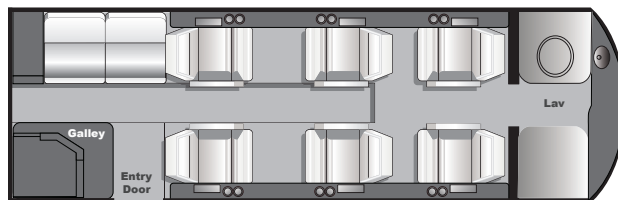

- 2000 Statute Mile Range
- 9 Passenger Interior
- Cabin Width 5.5'
- Cabin Height 5.7'
- Large Refreshment Center
- Private Belted Lavatory
- Cabin Power Outlets
- Satellite Phone
- Large External Baggage Compartment

To charter call
800.333.1680
480.998.8989

Or email us at
charter@pinnacleaviation.com

SCOTTSDALE BASED CITATION XLS FOR CHARTER

Based in Scottsdale, Arizona, this beautiful Citation XLS offers the charter client the comfort of a mid-size standup cabin with a range of 2000 statute miles. A 9 passenger interior includes a forward 4 place club arrangement, 2 forward facing seats located in the rear of the cabin, and a side-facing 2 place divan located forward and opposite the entry door. In addition a belted seat is located in the rear lavatory. Amenities include a forward galley, cabin power outlets, satellite phone, and a very large external baggage compartment. The Citation XLS offers you a comfortable mid-size cabin with the versatility to meet your charter needs.

Scale = 1:60