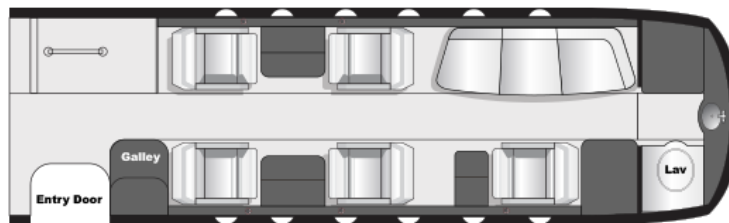

2900 Statute Mile Range

9 Passenger Interior

Cabin Width 6.0'

Cabin Height 5.75'

Forward Galley with Microwave

Private Belted Lavatory

Cabin Power Outlets

Full Entertainment System

Airshow System

Satellite Phone

To charter call

800.333.1680

480.998.8989

Or email us at

charter@pinnacleaviation.com

Based in Scottsdale, Arizona, this Hawker 800XP provides a spacious and nicely appointed mid-size standup cabin with a range of over 2900 statute miles. A 9 passenger interior includes a forward 4 place club arrangement and a single forward facing seat located opposite a 3 place side-facing divan in the rear of the cabin. In addition a belted seat is located in the rear lavatory. Amenities include a forward galley with microwave, cabin power outlets, entertainment system with Airshow, and satellite phone. The spacious mid-size cabin and long range capability make this aircraft an excellent choice for your next charter.

Scale = 1:60