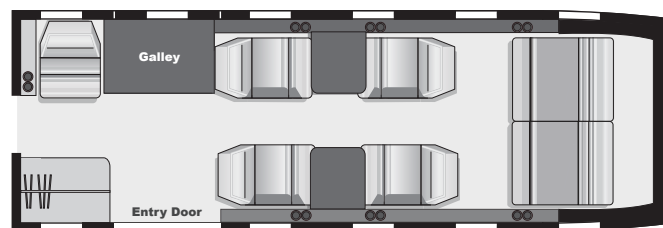

Over 1500 Statute Mile Range

8 Passenger Interior

Cabin Width 4.9'

Cabin Height 4.8'

Large External Baggage

3 Place Couch

Large Forward Refreshment Center

Forward Lavatory

Scale = 1:50