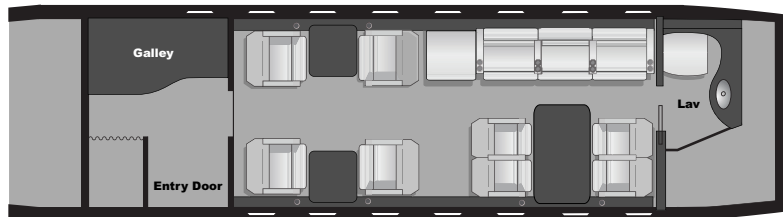

- Worldwide Capability
- Over 4500 Statute Mile Range
- 12 Passenger Interior
- Extended Cabin
- Cabin Width 8.2'
- Cabin Height 6.1'
- Large Forward Galley
- Airshow Information System
- Satellite Phone
- Aircell Broadband with Wi-Fi
- Cabin Service Representative

Scale = 1:80