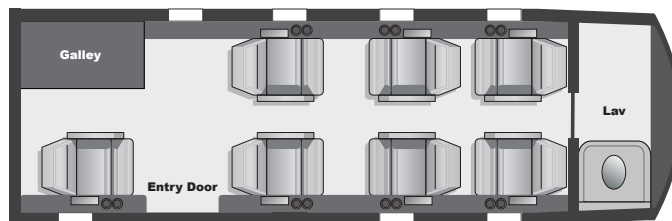

Over 1500 Statute Mile Range

7 Passenger Interior

Cabin Width 4.9'

Cabin Height 4.8'

Internal and External Baggage

Forward Refreshment Center

Full Entertainment System with Flight Display

Private Lavatory

Scale = 1:50