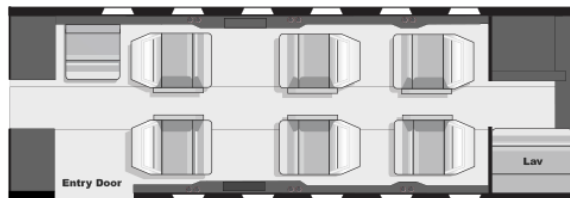

- 1900 Statute Mile Range
- 7 Passenger Interior
- Cabin Width 4.83'
- Cabin Height 4.75'
- Forward Refreshment Center
- Private Belted Lavatory
- 2 Power Outlets
- 2 External Baggage Compartments

TETERBORO BASED CITATION CJ3 FOR CHARTER

Scale = 1:50