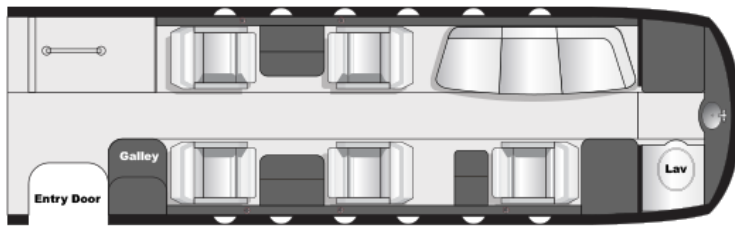

- 2900 Statute Mile Range
- 8 Passenger Interior
- Cabin Width 6.0'
- Cabin Height 5.75'
- Forward Galley with Microwave
- Cabin Power Outlets
- Full Entertainment System
- Airshow System
- Satellite Phone

To charter call
800.333.1680
480.998.8989

Or email us at
charter@pinnacleaviation.com

Based in Scottsdale, Arizona, this Hawker 800XP provides a spacious and nicely appointed mid-size standup cabin with a range of over 2900 statute miles. An 8 passenger interior includes a forward 4 place club arrangement and a single forward facing seat located opposite a 3 place side-facing divan in the rear of the cabin. Amenities include a forward galley with microwave, cabin power outlets, entertainment system with Airshow, and satellite phone. The spacious mid-size cabin and long range capability make this aircraft an excellent choice for your next charter.

Scale = 1:60